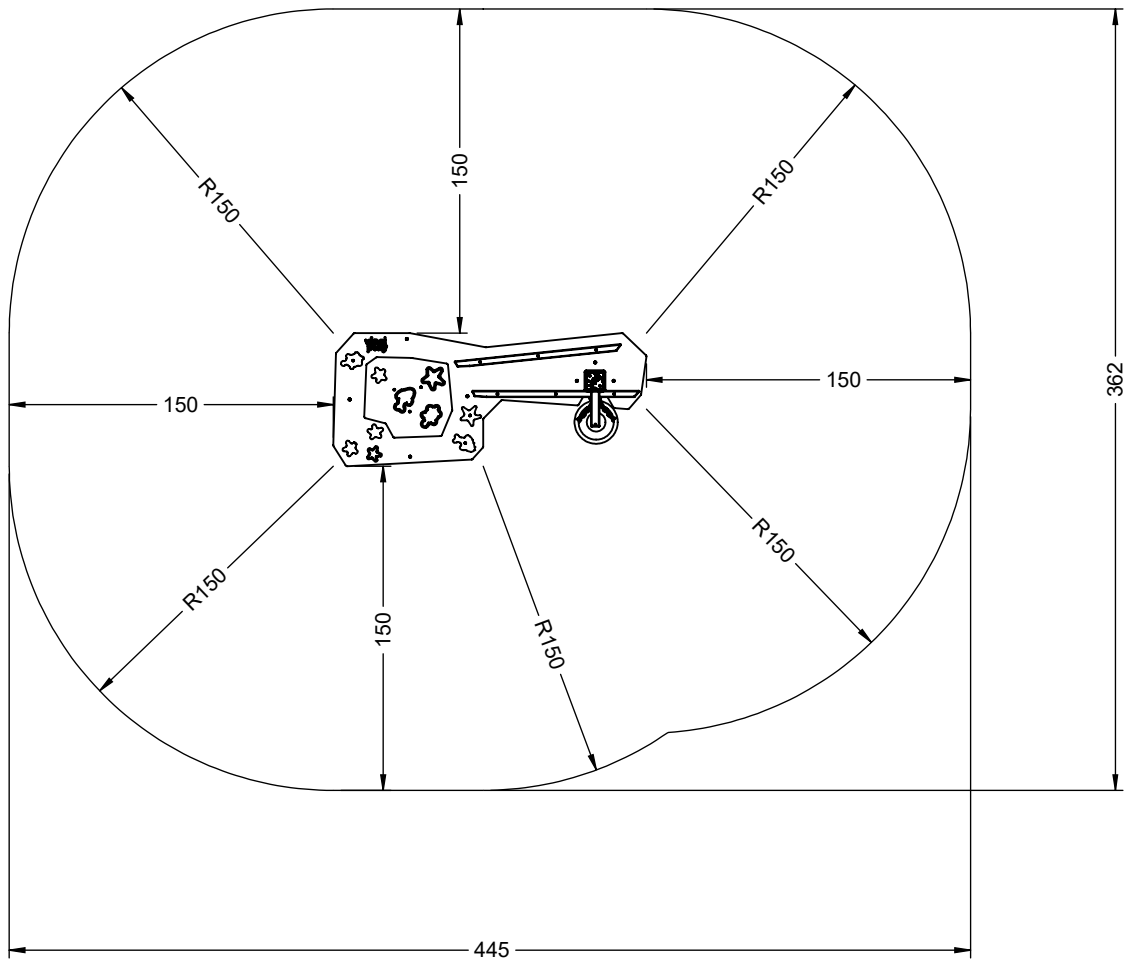

# WD1456

v015  
18.04.2023  
D. P.  
[cm]

vinci  
play

0,00

[cm]

vinci  
play

[cm]

vinci  
play

3x M8x120 (K2)  
3x M8x120 (K3)

**NOT INCLUDED**

4x M10x120 (K2)  
4x M10x120 (K3)

**NOT INCLUDED**

[cm]

1h

vinci  
play

14715990  
x1

# Q1

8x50sxi

Ø5.5

6x50sxi

Ø4,5

7x35sxi

Ø5.5

5x40sxi

Ø3,5

[cm]

vinci play

HDPE  
WD46

4x 8x50 sxi

HDPE  
WD47

3x 8x50 sxi

[cm]