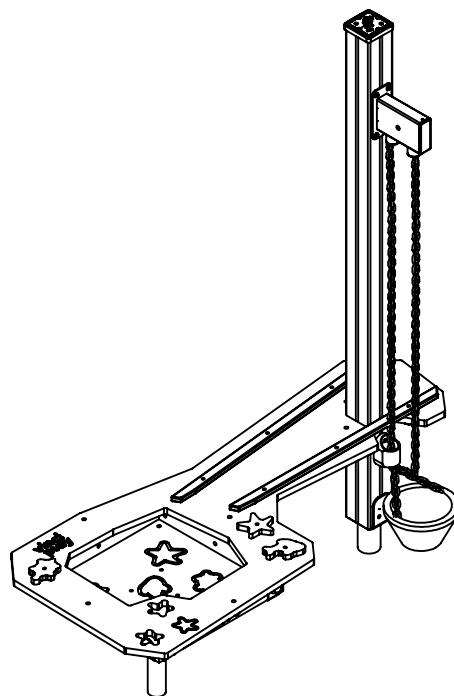

# WD1456

v015  
18.04.2023  
D. P.  
[cm]

vinci  
play

0,00

[cm]

vinci  
play

[cm]

vinci  
play

3x M8x120 (K2)  
3x M8x120 (K3)

**NOT INCLUDED**

4x M10x120 (K2)  
4x M10x120 (K3)

**NOT INCLUDED**

[cm]

1h

vinci  
play

14715990  
x1

Ø3,5

[cm]

vinci play

HDPE  
WD46

4x 8x50 sxi

HDPE  
WD47

3x 8x50 sxi

[cm]