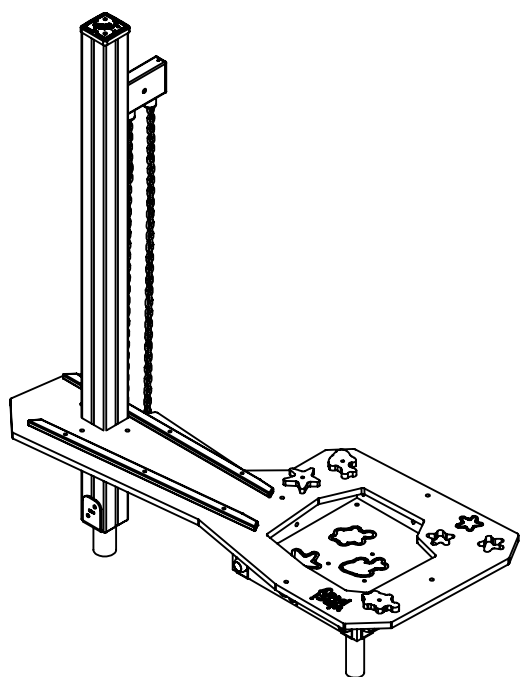

# WD1456

v015  
18.04.2023  
D. P.  
[cm]

vinci  
play

0,00

[cm]

vinci  
play

[cm]

vinci  
play

3x M8x120 (K2)  
3x M8x120 (K3)

**NOT INCLUDED**

4x M10x120 (K2)  
4x M10x120 (K3)

**NOT INCLUDED**

[cm]

1h

vinci  
play

14715990  
x1

# Q1

8x50sxi

Ø5.5

6x50sxi

Ø4,5

7x35sxi

Ø5.5

5x40sxi

Ø3,5

[cm]

vinci play

HDPE  
WD46

4x 8x50 sxi

HDPE  
WD47

3x 8x50 sxi

[cm]