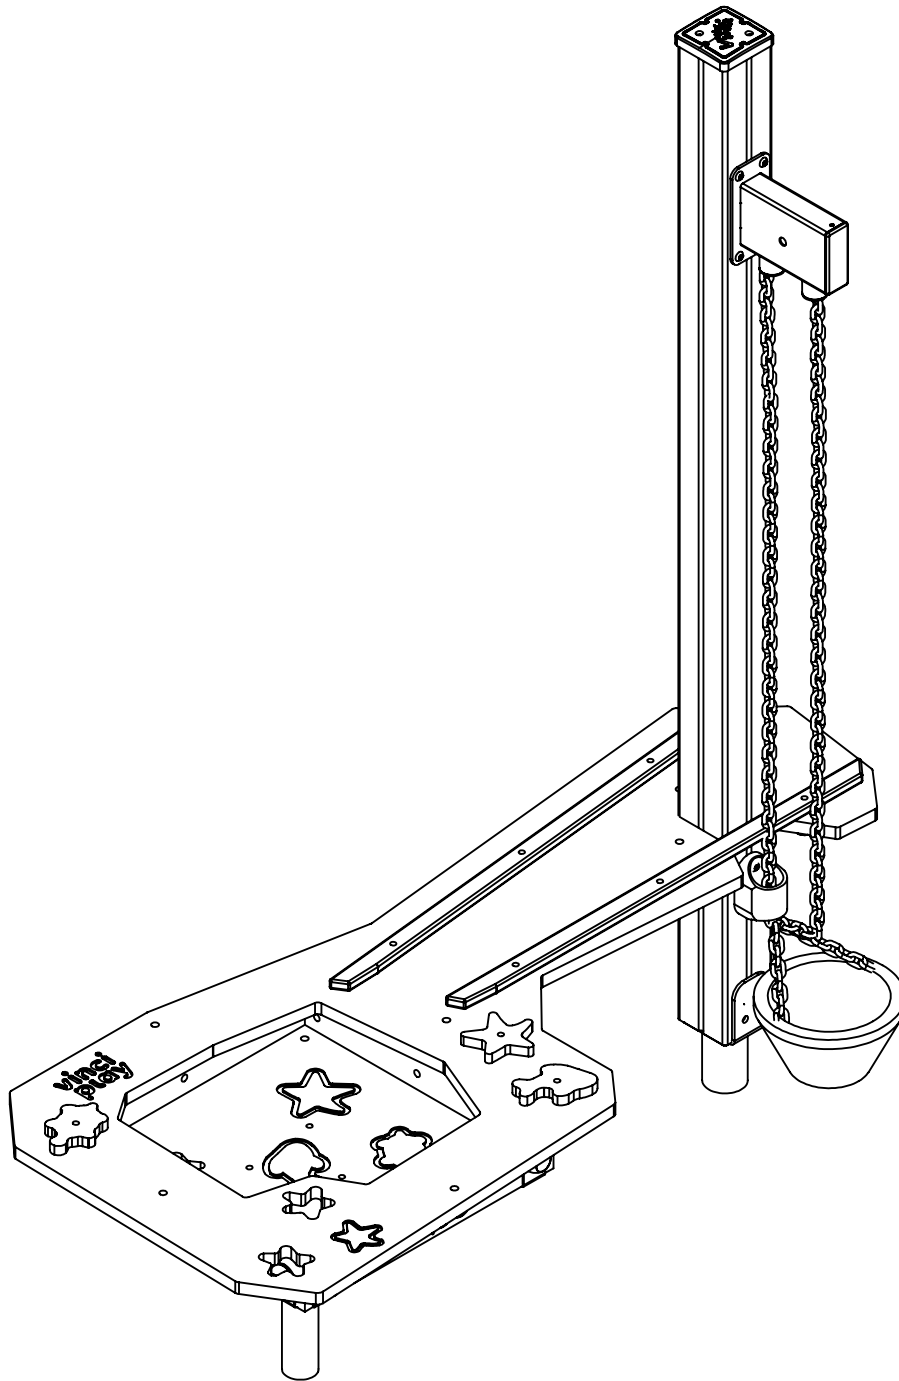

# WD1456

v015  
18.04.2023  
D. P.  
[cm]

vinci  
play

0,00

[cm]

vinci  
play

[cm]

vinci  
play

3x M8x120 (K2)  
3x M8x120 (K3)

**NOT INCLUDED**

4x M10x120 (K2)  
4x M10x120 (K3)

**NOT INCLUDED**

[cm]

1h

vinci  
play

14715990  
x1

# Q1

8x50sxi

Ø5.5

6x50sxi

Ø4,5

7x35sxi

Ø5.5

5x40sxi

Ø3,5

[cm]

vinci play

HDPE  
WD46

4x 8x50 sxi

HDPE  
WD47

3x 8x50 sxi

[cm]